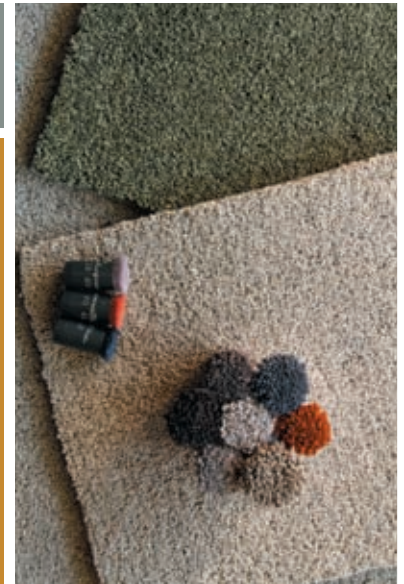

COLOURWASH

Be Creative!

Our Herdwick or Swaledale base yarns can be overdyed to a shade of your choice. Simply send us a piece of your fabric or wallpaper, or even describe your idea to us, and we can produce a sample tuft for your approval. *Colourwash* produces the ultimate individual carpet, helped by shades of the sheep who graze the fells. Please note this is a bespoke product with a minimum order quantity.